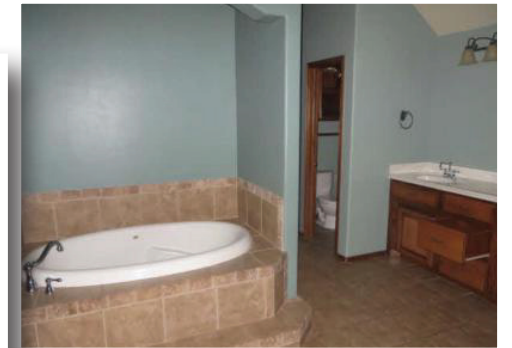

Spacious home in gated community

- 5 BD/5 BA 4,425' home
- Attached 3 car garage
- Fireplace
- Circle Drive
- Granite countertops
- CH&A
- Safe room in garage
- Corner lot
- Fireplace
- Guest quarters

Asking Price: $555,000